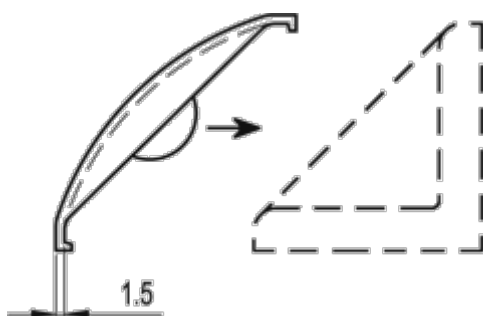

Article number: 2310156105

Description: Cover for connection angle 156105
CO.SQT.43-43

Measures

Note = For SQT.43-43